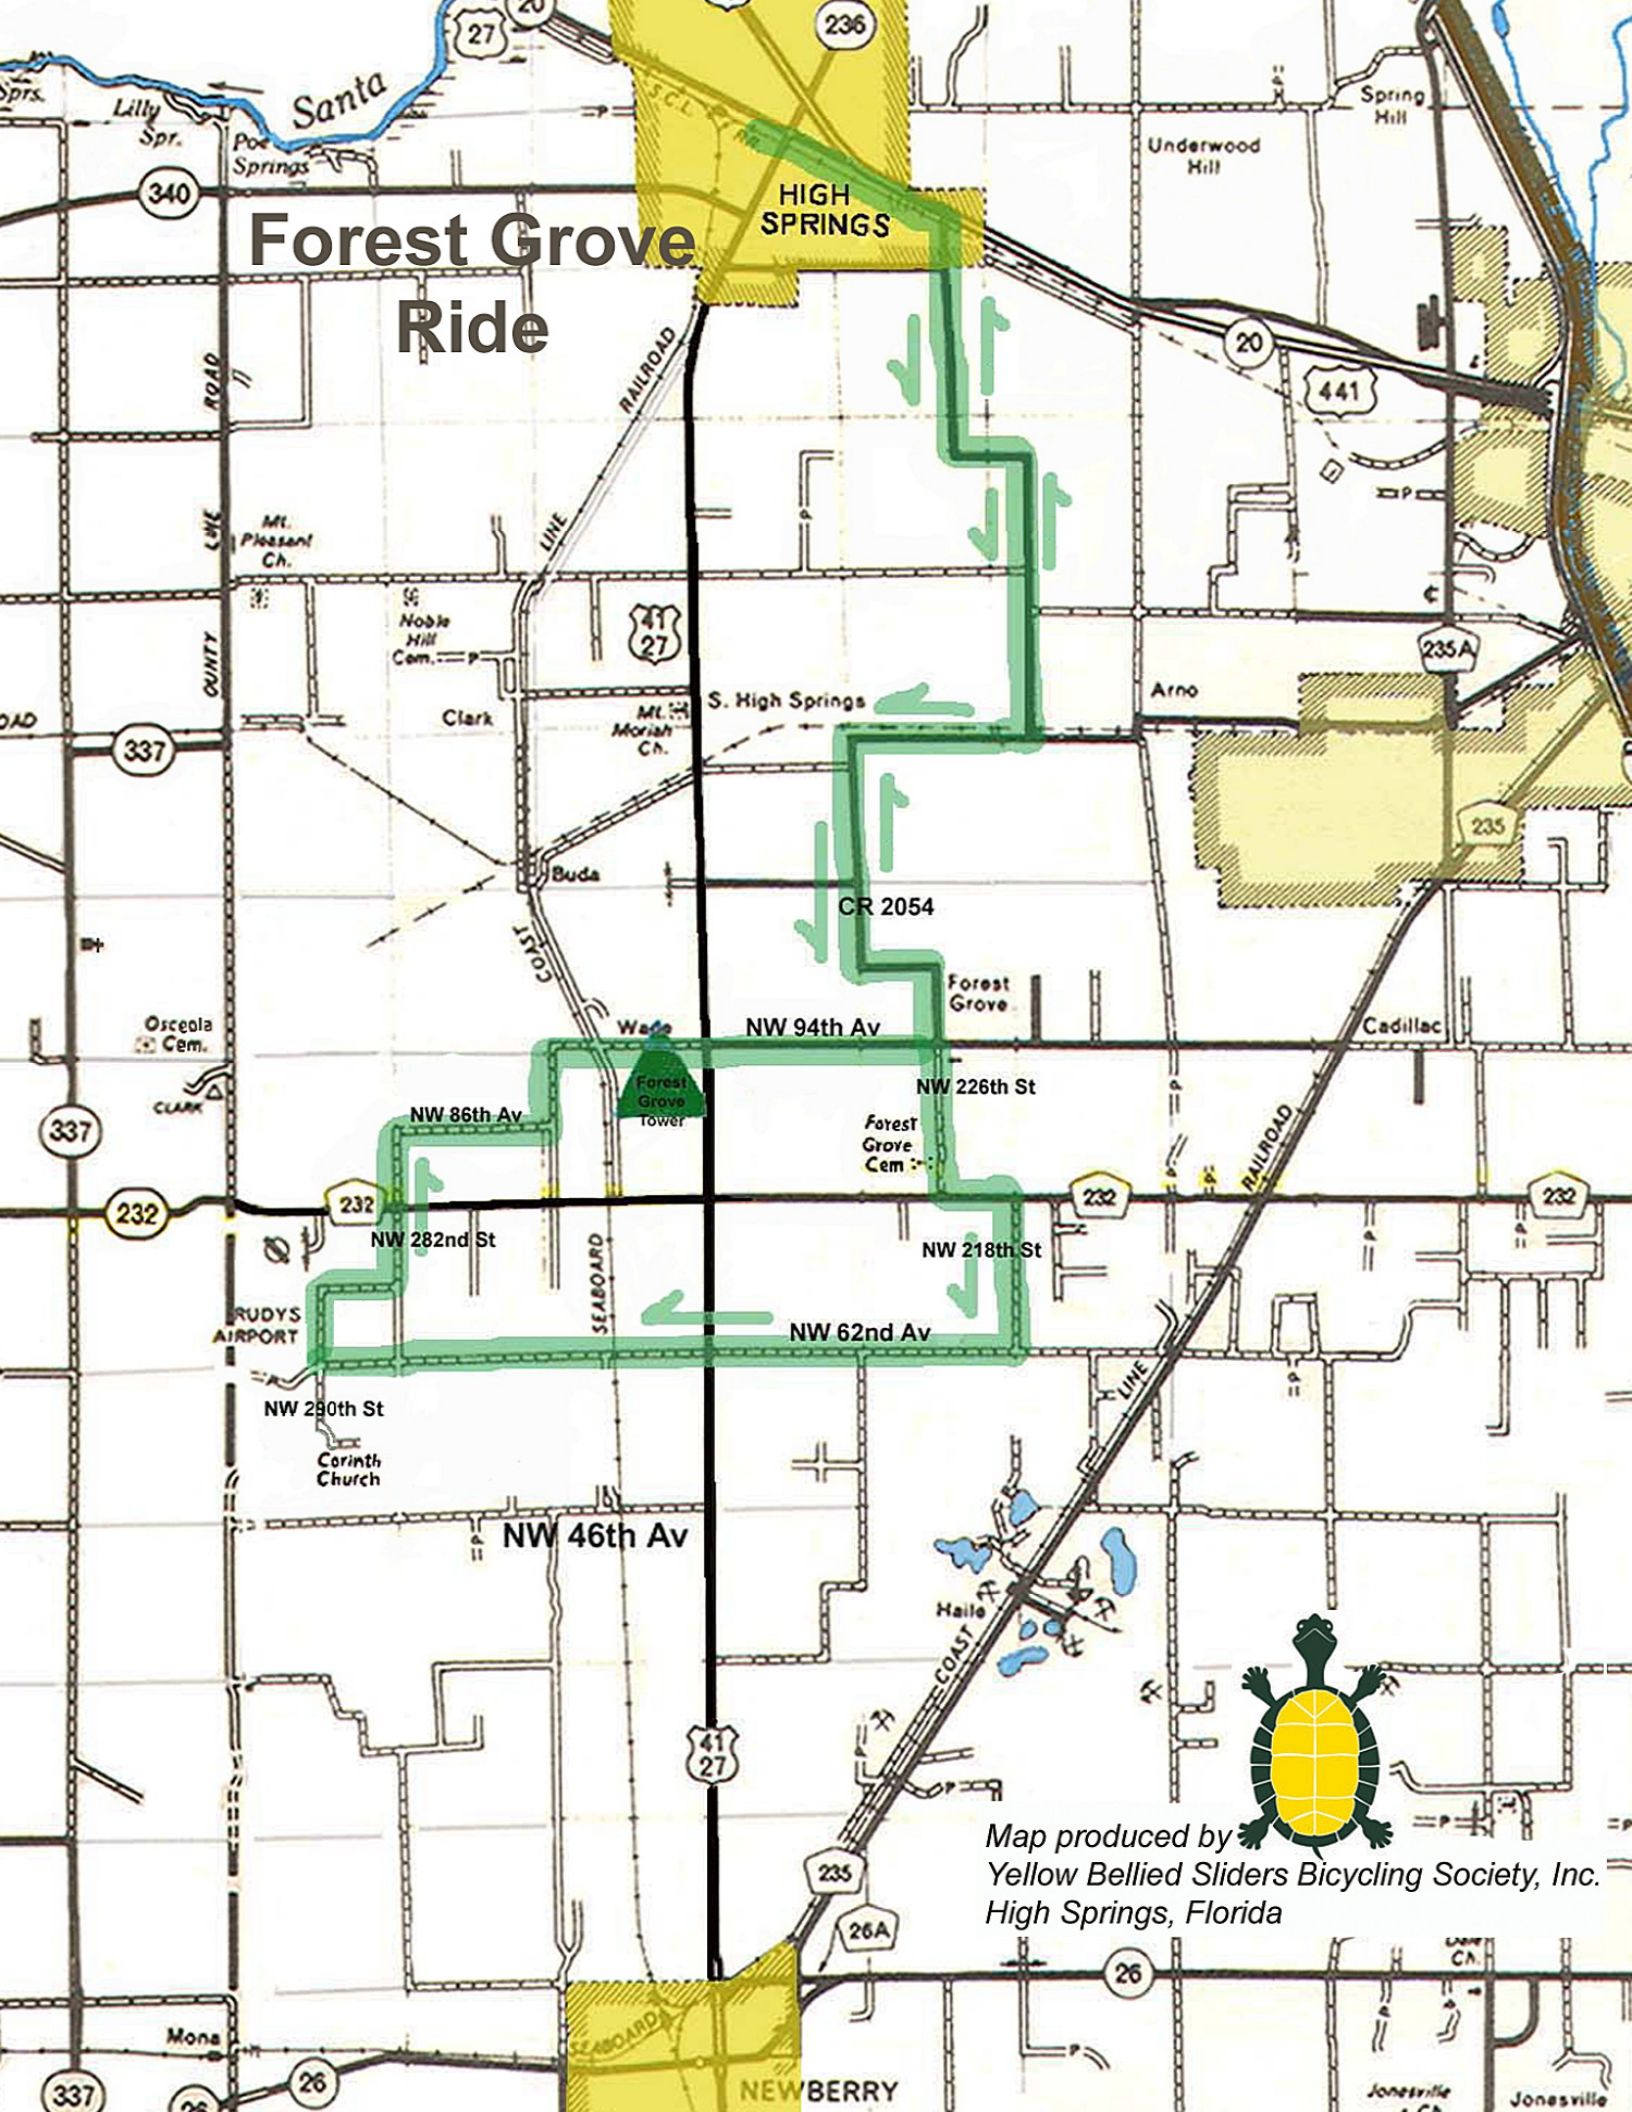

Forest Grove Ride

Map produced by
Yellow Bellied Sliders Bicycling Society, Inc.
High Springs, Florida