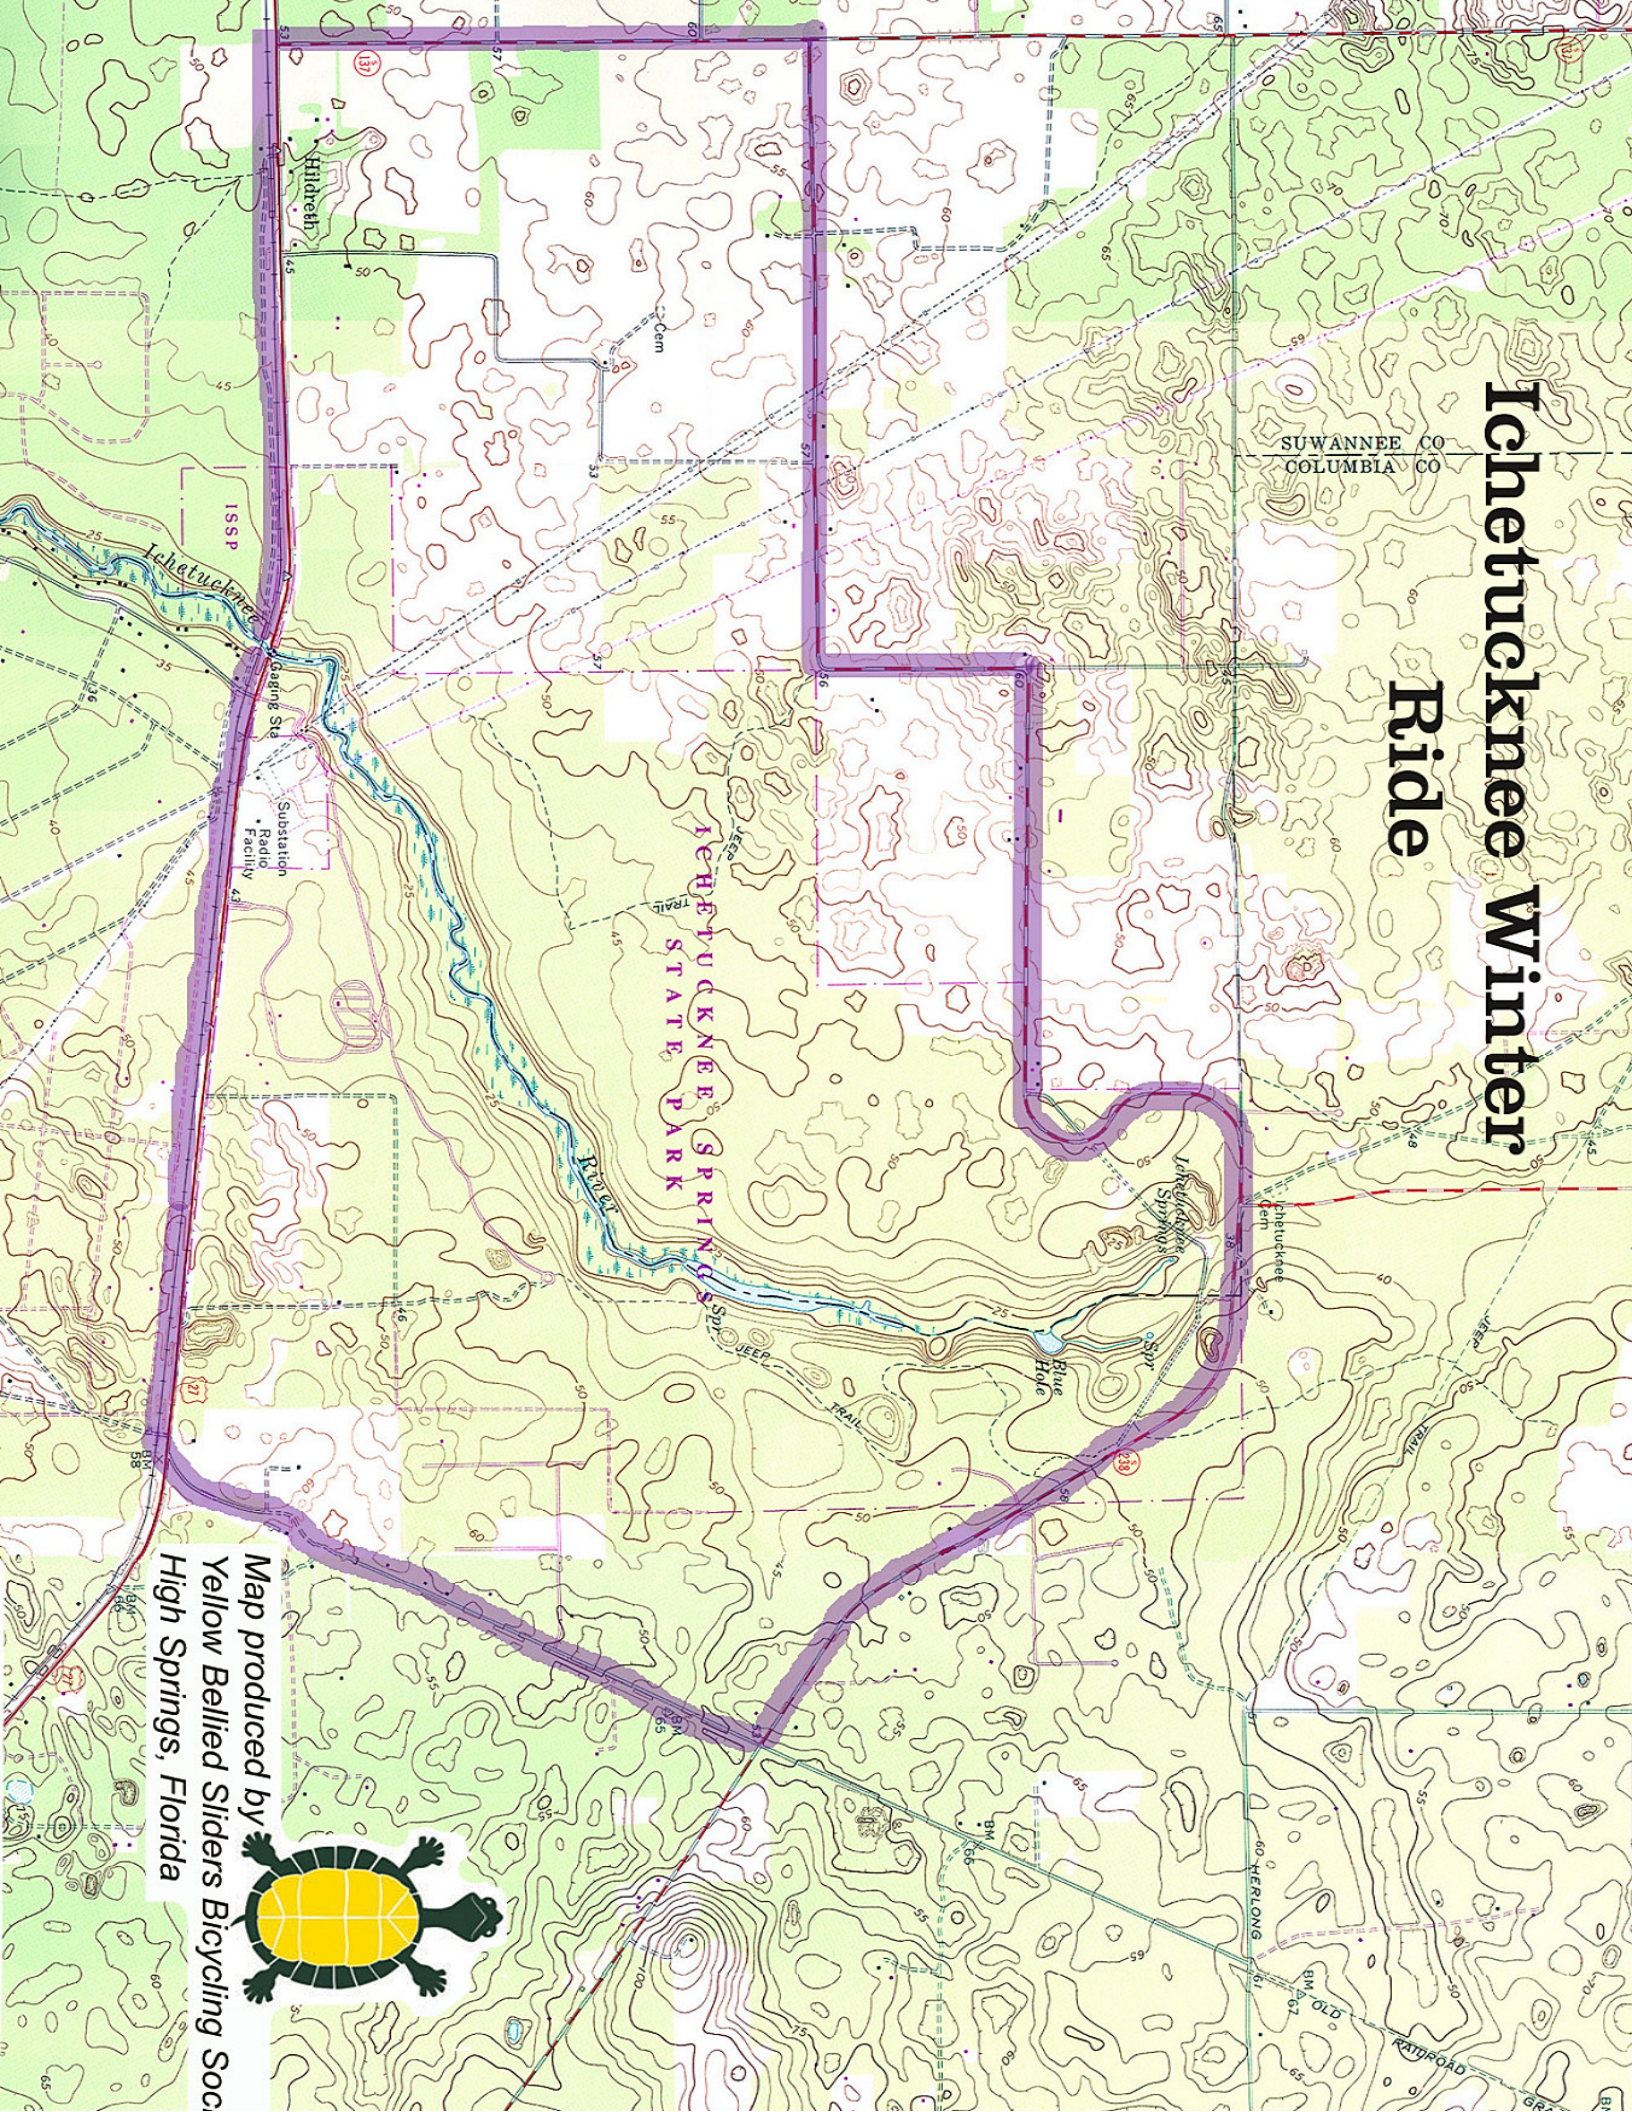

Ichetucknee Winter Ride

SUWANNEE CO
COLUMBIA CO

Map produced by
Yellow Bellied Siders Bicycling Soc
High Springs, Florida